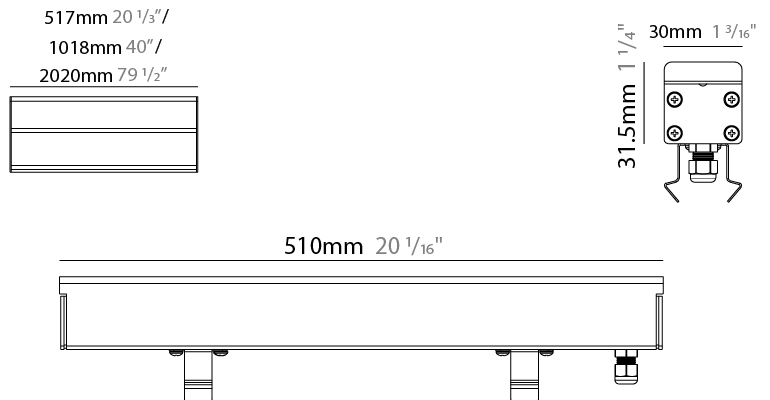

PROJECT	
TYPE	
SPECIFIER	
QUANTITY	
DATE	

DRITTO 30 RECESSED

E12I0015-

base number Color
Temperature

1. To build a product code in our configurator select the specify button on the base model # product page
2. To build a manual product code on this datasheet choose from the options listed below in blue font and add the suffix to the base model #

GENERAL

Series: Dritto 30
Partner: Zaneen
Division: Exterior
Installation: Recessed
Product Type: Uplight
Mounting Location: In-Ground
Light Distribution: Direct

PHYSICAL

Shape: Rectangle
Length (mm): 510
Length (in): 20
Width (mm): 30
Width (in): 1 1/16
Height (mm): 31.5
Height (in): 1 1/4
Weight (kg): 0.56
Weight (lbs): 1.2
Load Resistance (kg): 5000
Load Resistance (lbs): 11023
Fixture Finish: OPW
Fixture Material: Extruded PMMA with Opal
Cable Details: IP67 300mm Cable

ELECTRICAL

Lamp Type: LED
Input Wattage (W): 8.1
Total Output Wattage (W): 6.1
Dimming: Non-Dimming / Phase Dimming (120Vac only) / 0-10V Dimming
Driver Included: No
Driver Location: Remote
Driver Type: Constant Voltage - Universal
Driver Class: Class 2
Input Voltage (V): 120 - 277
Output Voltage (V): 24

LED

Color Temperature (°K): 2200 / 2700 / 3000 / 4000
Max. Delivered Lumen (lm): 400
CRI: >90 CRI
Lamp Life (hrs): 100000

OPTICAL

Optic°: 150
Beam Angle: Diffused
Adjustability: Fixed

RATINGS AND CERTIFICATIONS

Certified By: Certified for North American Standards
IP rating: IP67
IK Rating: IK10