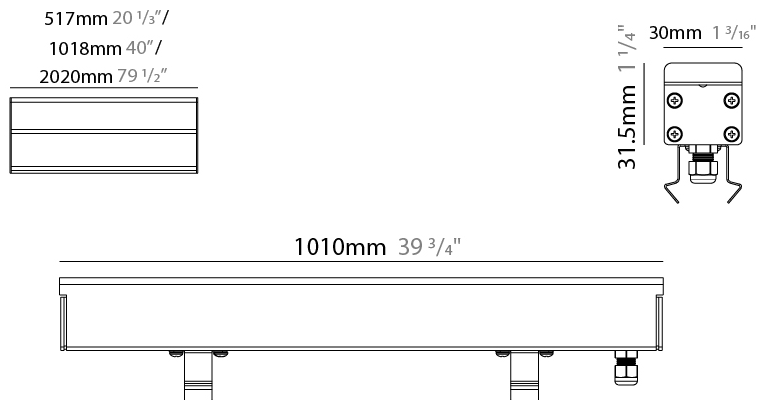

PROJECT	
TYPE	
SPECIFIER	
QUANTITY	
DATE	

DRITTO 30 RECESSED

E12I0031-RGBW

base number

1. To build a product code in our configurator select the specify button on the base model # product page
2. To build a manual product code on this datasheet choose from the options listed below in blue font and add the suffix to the base model #

GENERAL

Series: Dritto 30
Partner: Zaneen
Division: Exterior
Installation: Recessed
Product Type: Uplight
Mounting Location: In-Ground
Light Distribution: Direct

PHYSICAL

Shape: Rectangle
Length (mm): 1010
Length (in): 39 3/4
Width (mm): 30
Width (in): 1 1/8
Height (mm): 31.5
Height (in): 1 1/4
Weight (kg): 0.56
Weight (lbs): 2.45
Load Resistance (kg): 5000
Load Resistance (lbs): 11023
Fixture Finish: Opal White
Fixture Material: Extruded PMMA with Opal
Cable Details: IP67 300mm Cable

ELECTRICAL

Lamp Type: LED
Input Wattage (W): 23
Dimming: DMX
Control Gear: DMX
Driver Included: No
Driver Location: Remote
Driver Type: Constant Voltage - Universal
Driver Class: Class 2
Input Voltage (V): 120 - 277
Output Voltage (V): 24

LED

Color Temperature (°K): RGBW
CRI: >90 CRI
Lamp Life (hrs): 100000
Special LEDs offerings: RGBW

OPTICAL

Optic°: 150
Beam Angle: Diffused
Adjustability: Fixed

RATINGS AND CERTIFICATIONS

Certified By: Certified for North American Standards
IP rating: IP67
IK Rating: IK10