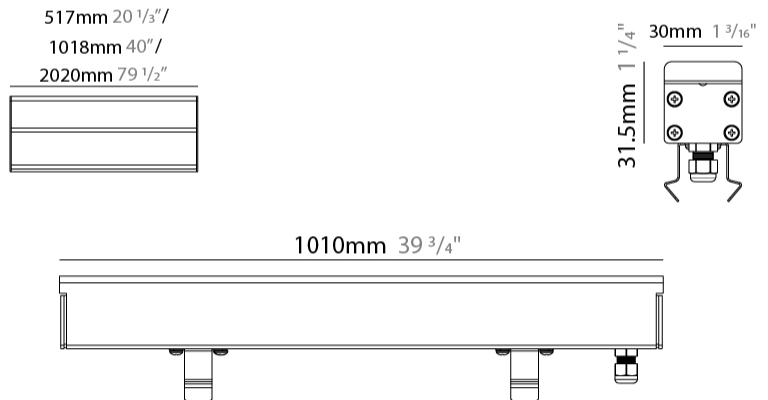

E12I0016-

base number Color
Temperature

PROJECT
TYPE
SPECIFIER
QUANTITY
DATE

1. To build a product code in our configurator select the specify button on the base model # product page
2. To build a manual product code on this datasheet choose from the options listed below in blue font and add the suffix to the base model #

GENERAL

Series: Dritto 30
Partner: Zaneen
Division: Exterior
Installation: Recessed
Product Type: Uplight
Mounting Location: In-Ground
Light Distribution: Direct

PHYSICAL

Shape: Rectangle
Length (mm): 1010
Length (in): 39 3/4
Width (mm): 30
Width (in): 1 1/8
Height (mm): 31.5
Height (in): 1 1/4
Weight (kg): 0.56
Weight (lbs): 2.45
Load Resistance (kg): 5000
Load Resistance (lbs): 11023
Fixture Finish: Opal White
Fixture Material: Extruded PMMA with Opal
Cable Details: IP67 300mm Cable

ELECTRICAL

Lamp Type: LED
Input Wattage (W): 14.8
Total Output Wattage (W): 12.2
Dimming: Non-Dimming / Phase Dimming (120Vac only) / 0-10V Dimming
Driver Included: No
Driver Location: Remote
Driver Type: Constant Voltage - Universal
Driver Class: Class 2
Input Voltage (V): 120 - 277
Output Voltage (V): 24

LED

Color Temperature (°K): 2200 / 2700 / 3000 / 4000
Max. Delivered Lumen (lm): 800
CRI: >90 CRI
Lamp Life (hrs): 100000

OPTICAL

Optic°: 150
Beam Angle: Diffused
Adjustability: Fixed

RATINGS AND CERTIFICATIONS

Certified By: Certified for North American Standards
IP rating: IP67
IK Rating: IK10