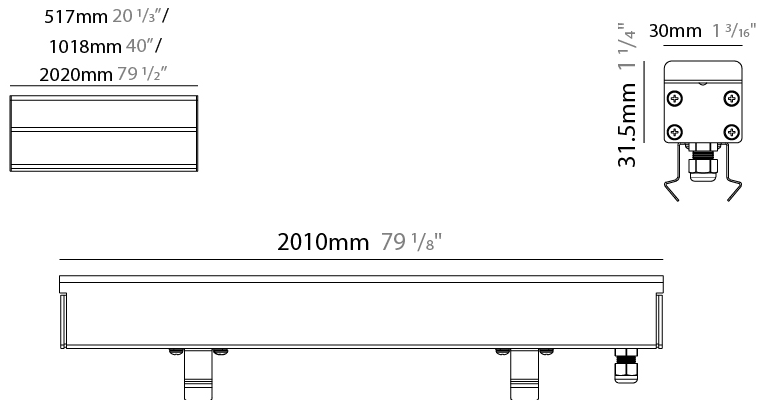

PROJECT	
TYPE	
SPECIFIER	
QUANTITY	
DATE	

DRITTO 30 RECESSED

E12I0032-RGBW

base number

1. To build a product code in our configurator select the specify button on the base model # product page
2. To build a manual product code on this datasheet choose from the options listed below in blue font and add the suffix to the base model #

GENERAL

Series: Dritto 30
Partner: Zaneen
Division: Exterior
Installation: Recessed
Product Type: Uplight
Mounting Location: In-Ground
Light Distribution: Direct

PHYSICAL

Shape: Rectangle
Length (mm): 2010
Length (in): 79 1/8
Width (mm): 30
Width (in): 1 1/8
Height (mm): 31.5
Height (in): 1 1/4
Weight (kg): 2.22
Weight (lbs): 4.89
Load Resistance (kg): 5000
Load Resistance (lbs): 11023
Fixture Finish: Opal White
Fixture Material: Extruded PMMA with Opal
Cable Details: IP67 300mm Cable

ELECTRICAL

Lamp Type: LED
Input Wattage (W): 46
Dimming: DMX
Control Gear: DMX
Driver Included: No
Driver Location: Remote
Driver Type: Constant Voltage - Universal
Driver Class: Class 2
Input Voltage (V): 120 - 277
Output Voltage (V): 24

LED

Color Temperature (°K): RGBW
CRI: >90 CRI
Lamp Life (hrs): 100000
Special LEDs offerings: RGBW

OPTICAL

Optic°: 150
Beam Angle: Diffused
Adjustability: Fixed

RATINGS AND CERTIFICATIONS

Certified By: Certified for North American Standards
IP rating: IP67
IK Rating: IK10